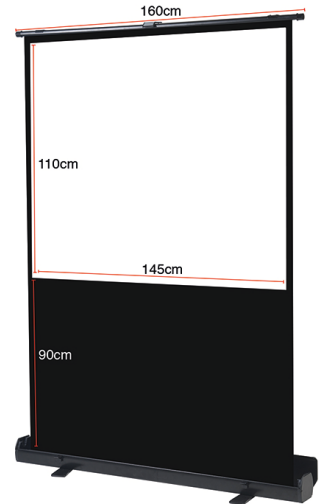

Tripod projection screens

PHPANTALLAPORT-145

Colour: White

WITH YOU EVERYWHERE!

The portable - video projection Phoenix ' Pantallaport – 145 72 " screen is a versatile hand screen, with steel housing with safety locks that serves as support for a perfect fit, ideal for home use, business or for schools. Easy to carry, compact, durable and easy to use. You can carry wherever you go, whether business or leisure, presentations, videos, photos and even as summer cinema.

You can adapt it manually to the height you need in a simple way.

Product highlights:

- Easy to carry, lightweight and compact.
- Steel housing with seals
- Support for stable case

SPECIFICATIONS

- 72" Tripod projection manual screen
- Protective housing to protect the screen
- Support by a case
- **Aspect ratio:** 4:3
- **Image size:** 1.45 x 1,10 m
- **Casing material:** Steel
- **Surface:** Matte white
- **Viewing angle:** 100°
- Dark area height: 1 meter

In the box

- Phoenix PHPANTALLAPORT-145 portable Projection Screen

Weight and sizes

- Weight: 196x16x16 (with package)
- Size: 12 kg